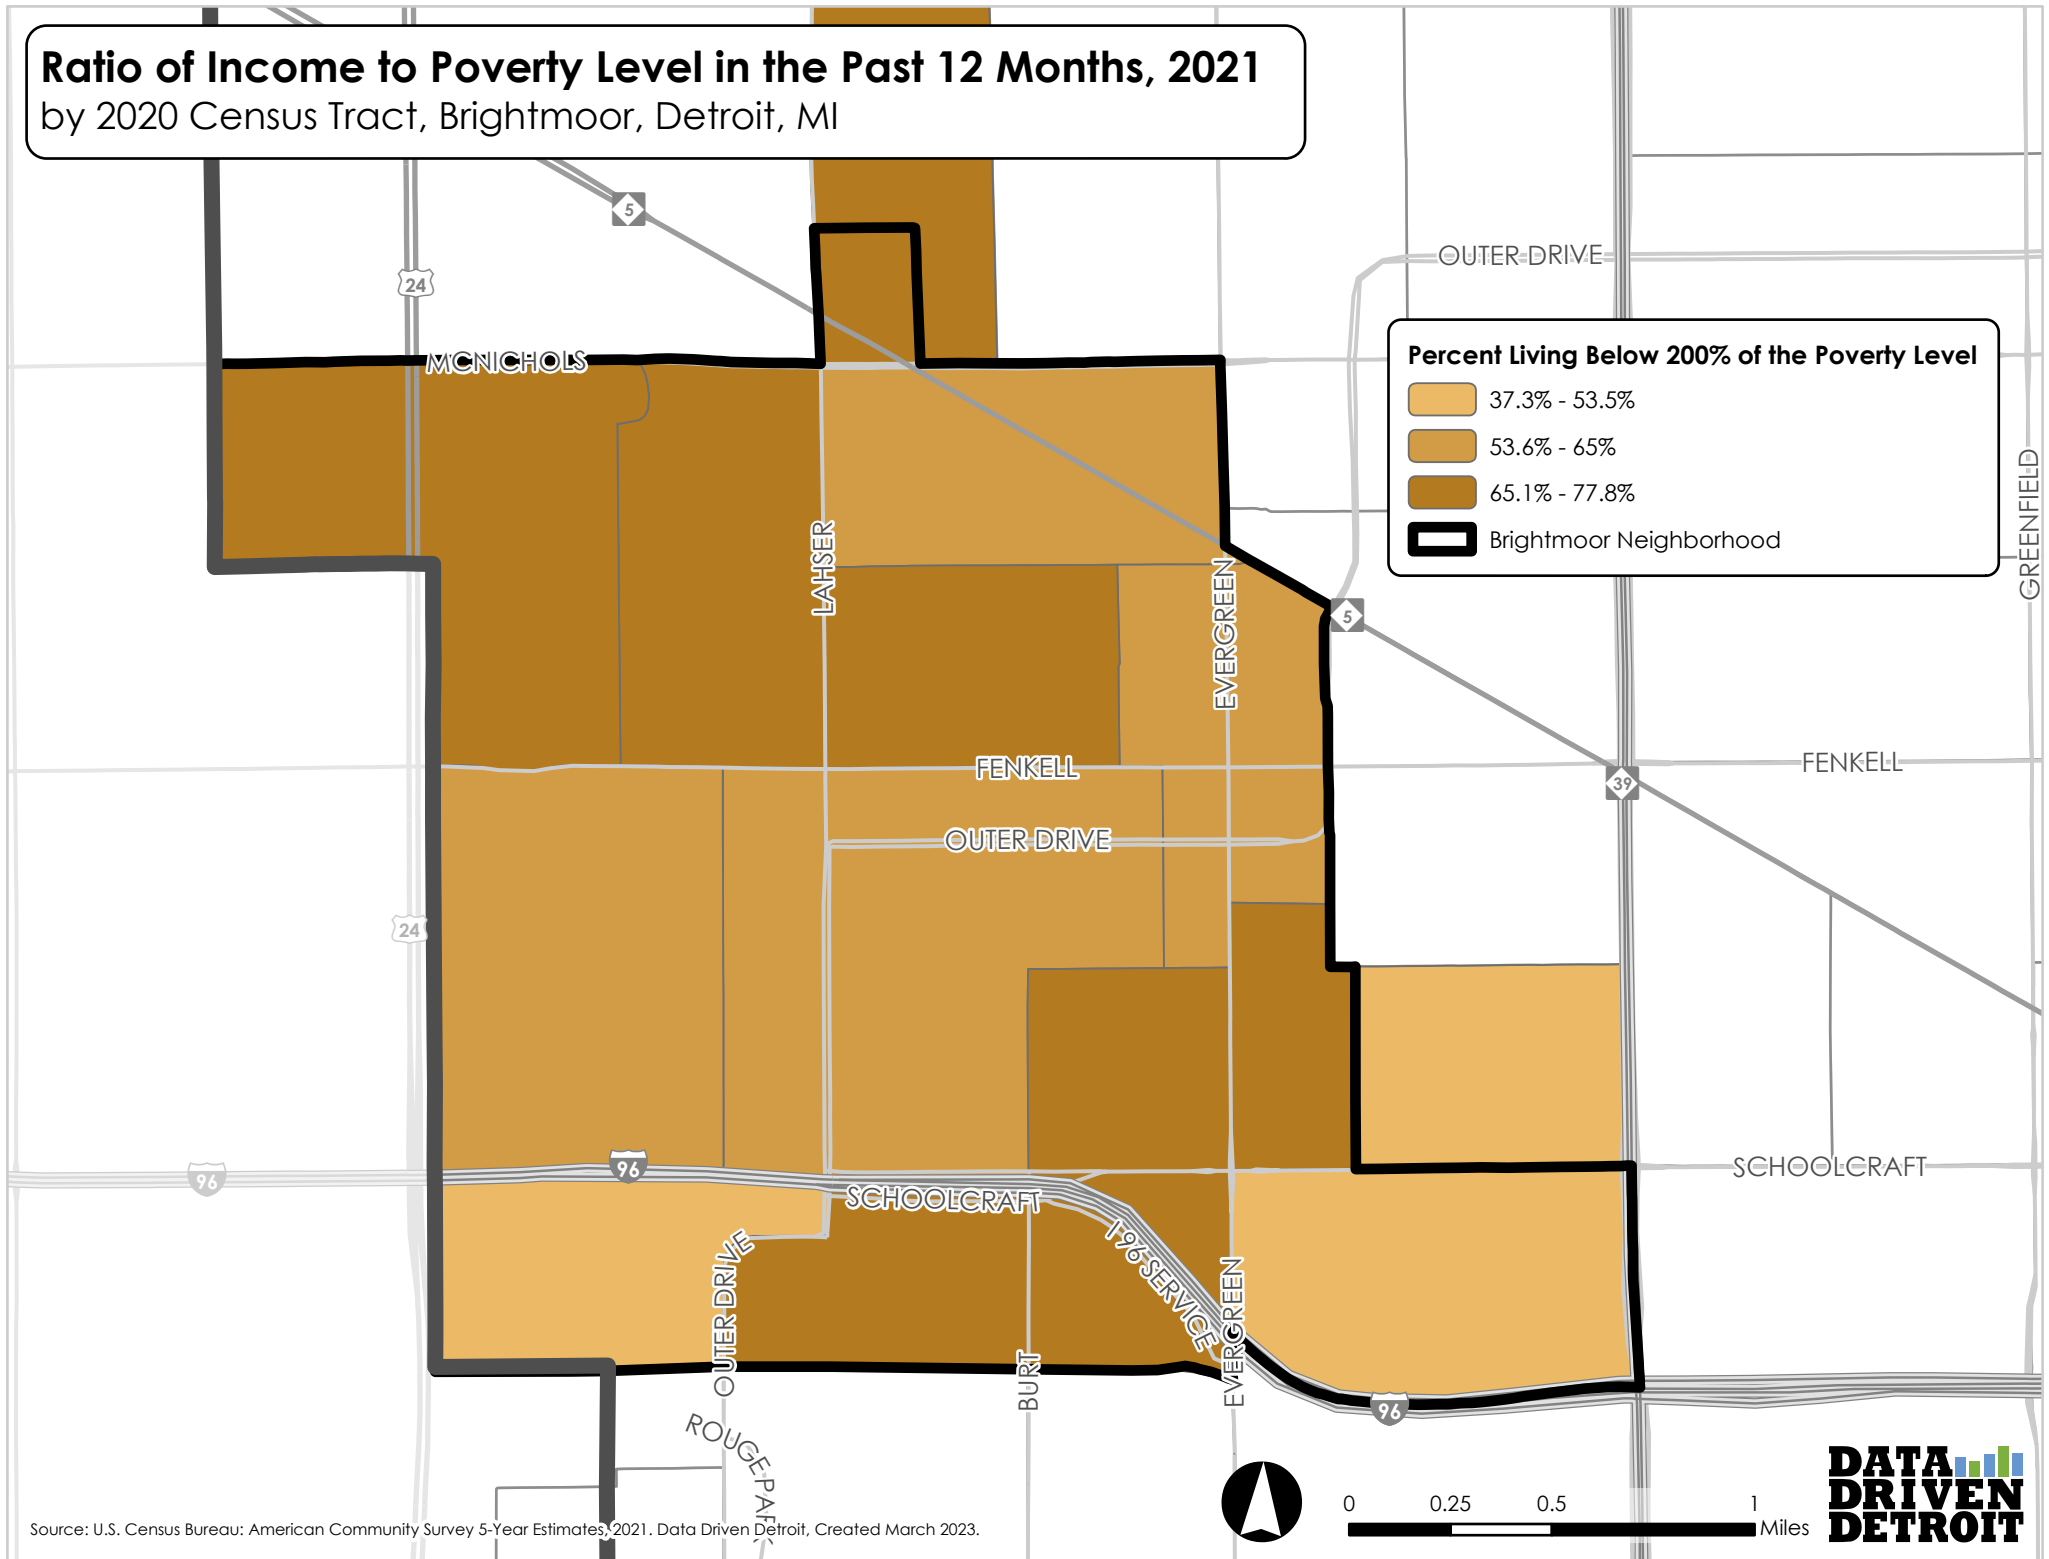

# Ratio of Income to Poverty Level in the Past 12 Months, 2021

by 2020 Census Tract, Brightmoor, Detroit, MI

Source: U.S. Census Bureau: American Community Survey 5-Year Estimates, 2021. Data Driven Detroit, Created March 2023.